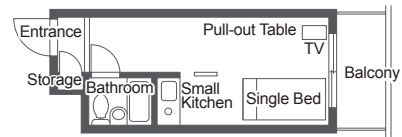

[Single] 15m²

[Twin] 33m²

住所 : 〒231-0058 横浜市中区弥生町1-14-18

電話 : 045-253-3711

The nearest stations:

- 1) Shiei-chikatetsu line, Isezakichoamachi station, #6 exit. (Take the left stairs) 2-minute walk from the station.
- 2) JR Negishi line, Kannai station, South exit. 9-minute walk from the station.