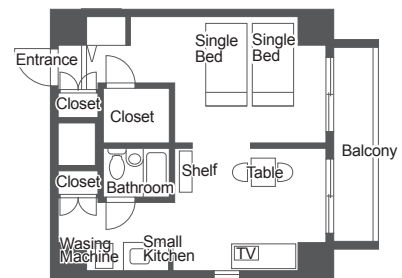

[Single] 15m²

[Twin] 33m²

住所 : 〒231-0058 横浜市中区弥生町1-14-18

電話 : 045-253-3711

The nearest stations:

- 1) Shiei-chikatetsu line, Isezakichoamachi station, #6 exit. (Take the left stairs) 2-minute walk from the station.
- 2) JR Negishi line, Kannai station, South exit. 9-minute walk from the station.