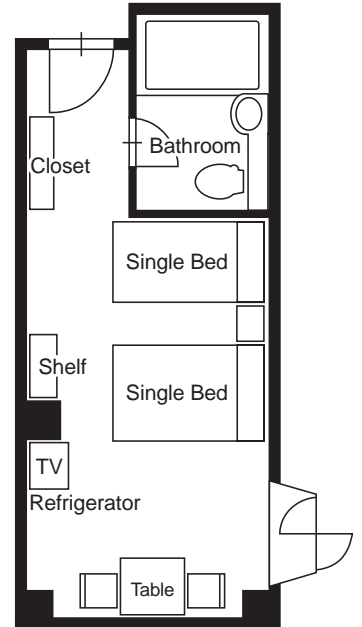

[Single] 14~16m²

[Twin] 19~25m²

住所 : 〒542-0086 大阪市中央区西心齋橋1-9-30

電話 : 06-6282-9021

The nearest stations:

- 1) Subway Midosuji line, Subway Nagahori Tsurumiryokuchi line, Shinsaibashi station, 7 exit. 2-minute walk from the station.
- 2) Subway Yotsubashi line, Yotsubashi station, 5 exit. 4-minute walk from the station.