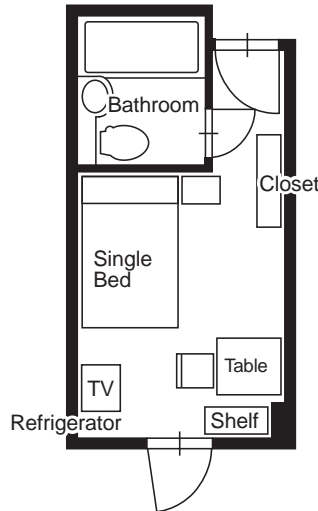

FLEXSTAY Shinsaibashi Inn

201109

Address: 1-9-30, Nishi shinsaibashi, Chuo-ku, Osaka-shi, Japan 〒542-0086
Phone: 81-6-6282-9021/Fax: 81-6-6282-9017 (Business Hours are between 8 A.M. and 10 P.M.)

Reservations: Contact us at 81-3-3434-3939 (Tel) 81-3-3434-3927 (Fax)
For English, Please contact us between 9 A.M. and 6 P.M. from Mon to Fri.

■ On Site Pay Services:

- Coin laundries/Driers
- Parking lots (Reservation required)
- Vending machine (Beverages/ Newspaper)
- Coin-Op Internet

■ In-Room Services and Amenities:

High-Speed Internet access/ TV/ Pay-TV channels
Telephone/ Mini-refrigerator
Air conditioner/ Bed (Exchange of sheets and pillowcases is a chargeable service and on request.)
Microwave/ Table(* Please note that there is no kitchen.)
Bathroom/ Hair drier
(Exchange of towels and YUKATA is free.)

■ Business Services:

Copying and Facsimile Services
Delivery service (Domestic only).
* These services are available only during business hours.

Standard apartment layouts

(Some apartments may differ from the following.)

[Single] 14~16m²